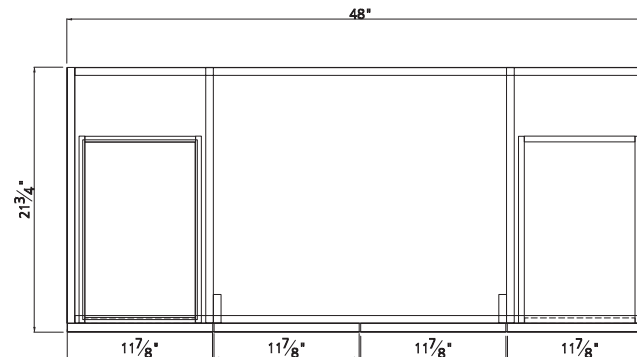

# SHEFFIELD COLLECTION

48"

SKU # 605-9548  
48"W X 34"H X 21-3/4"D

## Product Specifications:

- 2 doors, 4 drawers
- Cloud gray finish
- Transitional - style doors and drawers
- Particle board laminated construction and painted MDF doors
- Soft-close doors and drawers for smooth and quiet use
- Hardware, vanity top and faucet not included
- Recessed toe-kick

48" Sheffield Vanity Base